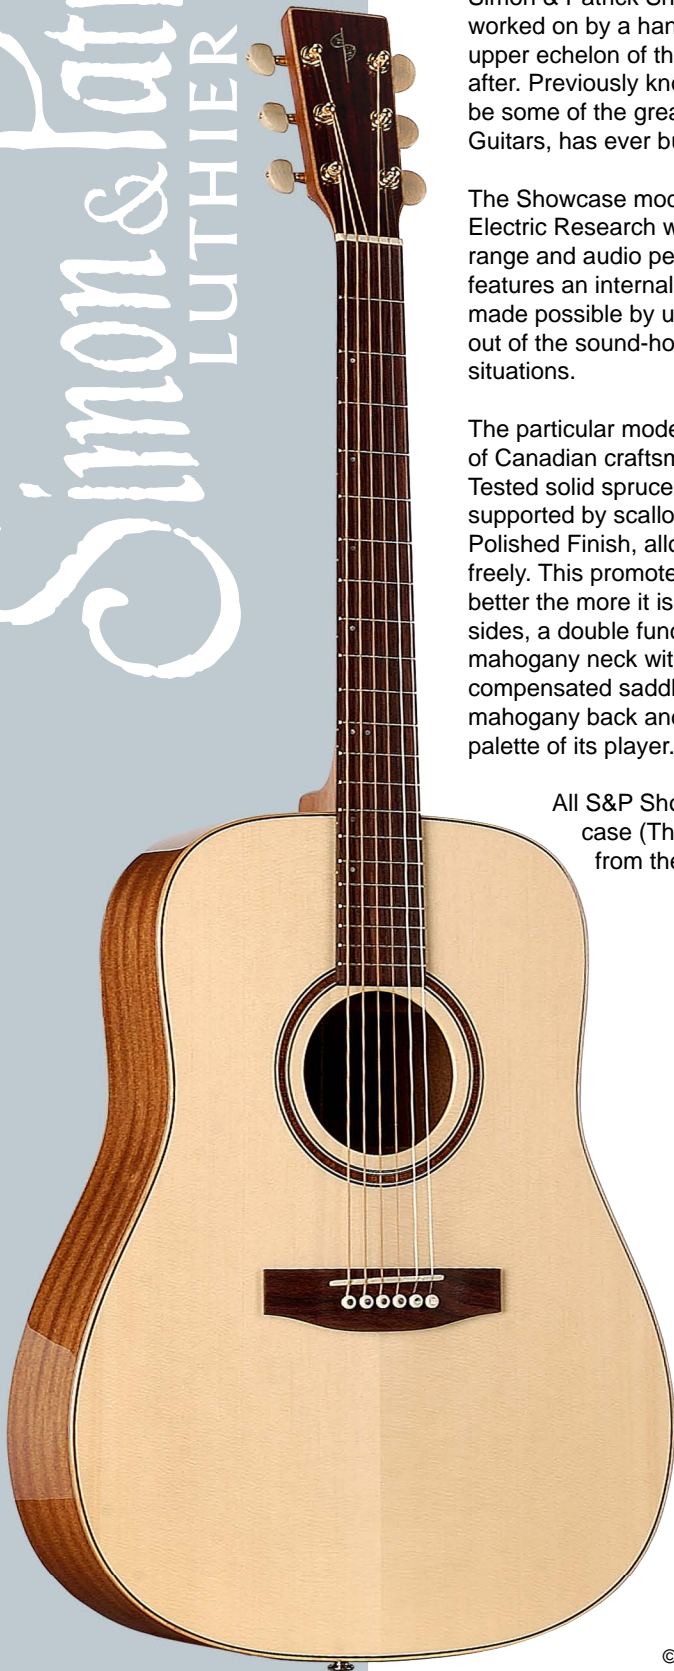

Simon & Patrick
LUTHIER

From Tradition & Passion come Great things

Simon & Patrick Guitars to release high end Showcase Series with AER electronics.

For immediate release:

Montreal, Canada-January 9th, 2006 - Tradition and passion go hand in hand when speaking of the skilled and devoted luthiers who meticulously build each model in the Simon & Patrick Showcase series. Built in a separate, secluded acoustic studio and worked on by a handful of the finest luthiers in the business, these instruments are the upper echelon of the S&P line and come from a long lineage of acoustic guitars to lust after. Previously known as the Pro Series, the S&P Showcase guitars can be said to be some of the greatest acoustic guitars that the parent Canadian company, Godin Guitars, has ever built.

The Showcase models are now available with the new electronic system by Audio Electric Research with internal sound-hole control. Shaped for maximum dynamic range and audio performance, to capture the true sound of the guitar, the AER features an internal microphone and under saddle transducer. Blending the two is made possible by using the very accessible volume controls, found cleverly peaking out of the sound-hole on the low E side. Quick adjustments made easy, in live situations.

The particular model pictured here is the S&P Showcase Mahogany AER. This wonder of Canadian craftsmanship, as with all Showcase guitars, features a Select Pressure Tested solid spruce, compound curve top, whose optimal response is achieved and supported by scalloped, extra light, Adirondack spruce bracing. A high gloss Custom Polished Finish, allows the top not only to be protected but also to breathe and vibrate freely. This promotes the ever important aging process, in which your guitar will sound better the more it is played over time. Other features include, solid mahogany back & sides, a double function truss rod which is housed inside the very comfortable mahogany neck with rosewood fingerboard and finished off with Tusq top nut and fully compensated saddle. This guitar beautifully combines both the warmth of the mahogany back and the brighter tones of the spruce top to further expand the acoustic palette of its player.

All S&P Showcase guitars come with the innovative and rugged Deluxe TRIC case (Thermally Regulated Instrument Case) to protect your instrument from the elements, as well as any unforeseen baggage claim warriors.

SPECS:

Neck: Honduras Mahogany

Fingerboard: Indian Rosewood

Top: Select Pressure Tested Solid Spruce top

Back & Sides: Solid Mahogany

Bridge: Indian Rosewood

Saddle: Tusq (fully compensated)

Top Nut: Tusq

Finish: High gloss Custom Polished Finish

Scale: 24.84" (63 cm)

Radius: 16" (40,6 cm)

Nut Width: 1.72" (4,37 cm)

Machine Heads: S&P 14:1 gold machines with cream knobs

Optional electronics: AER Electronics system

Case: Includes Deluxe Tric Case

www.simonandpatrick.com